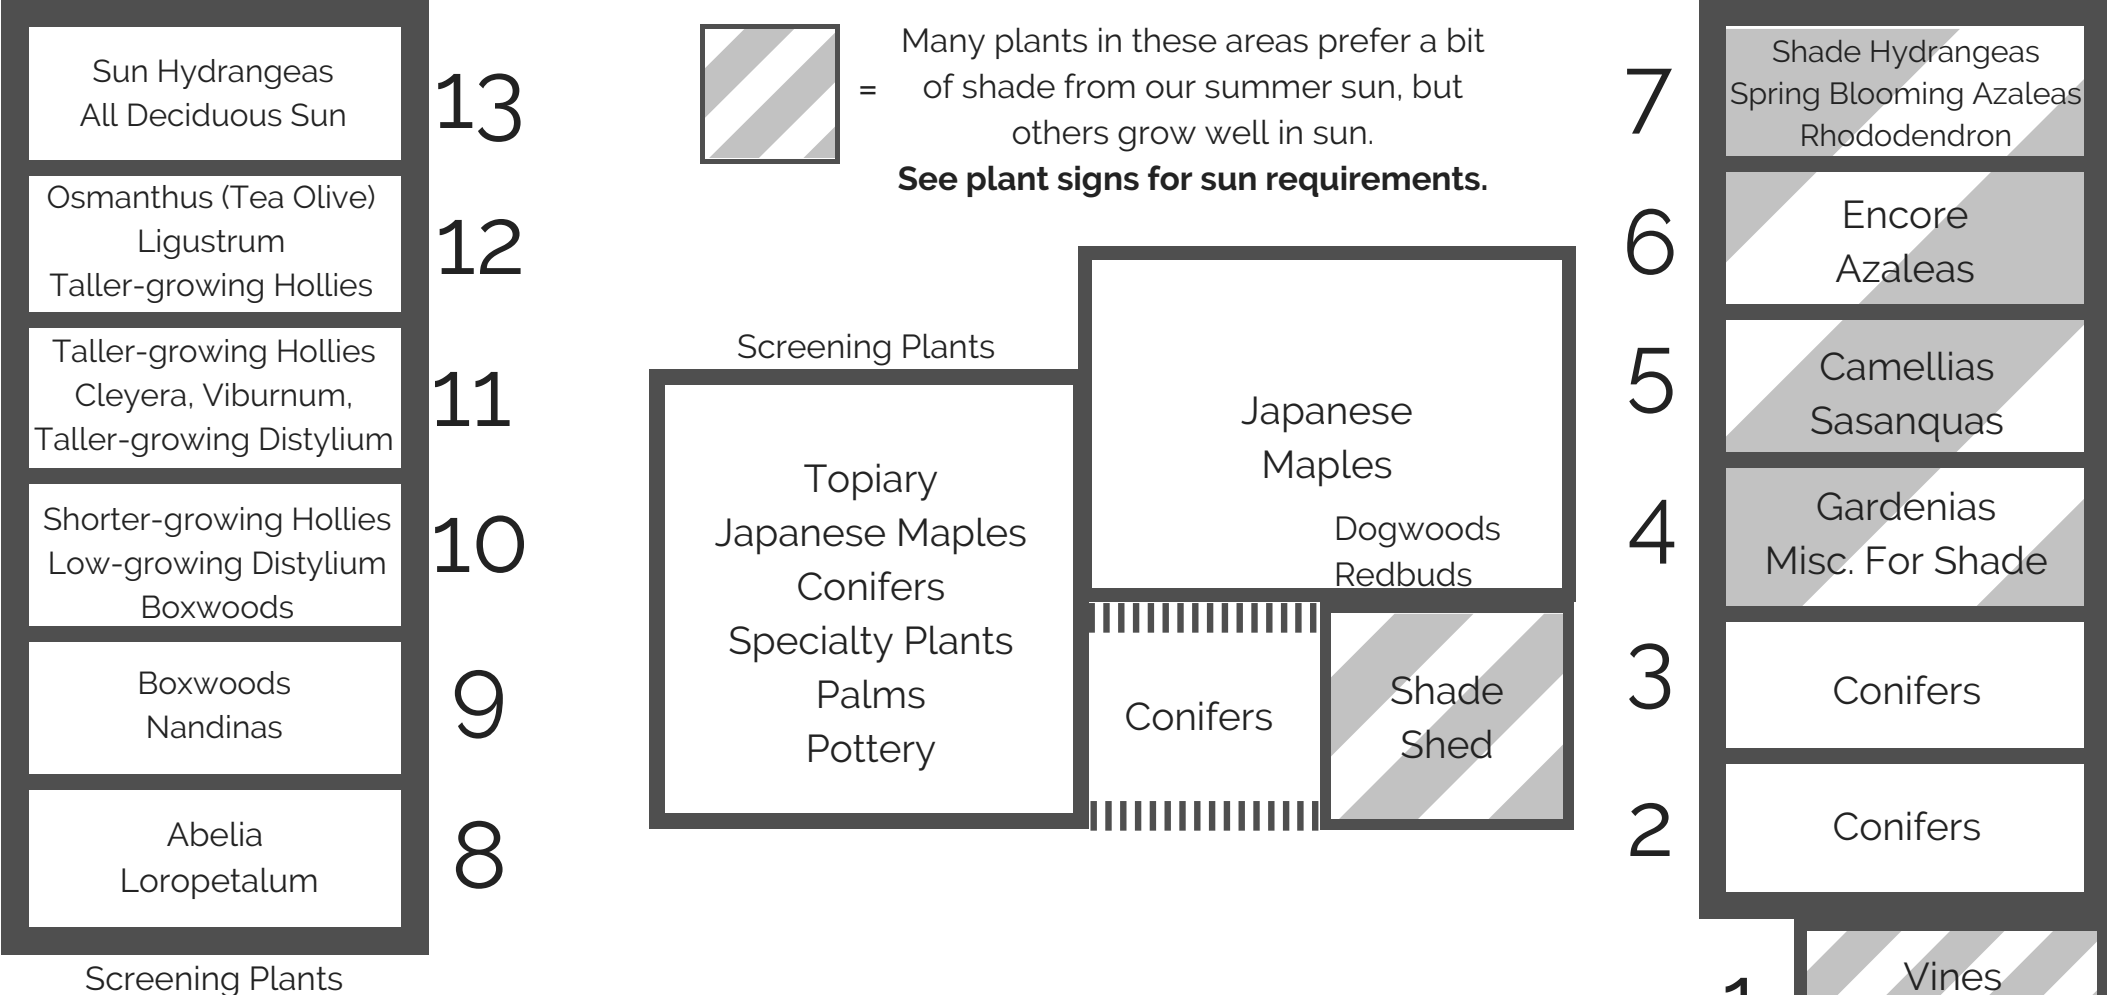

= Many plants in these areas prefer a bit of shade from our summer sun, but others grow well in sun.

See plant signs for sun requirements.

Shade Trees...
Maples
Oaks
Birch

Taller-growing...
Arborvitae
Cryptomeria
Cypress
Flowering Trees
Crapemyrtles